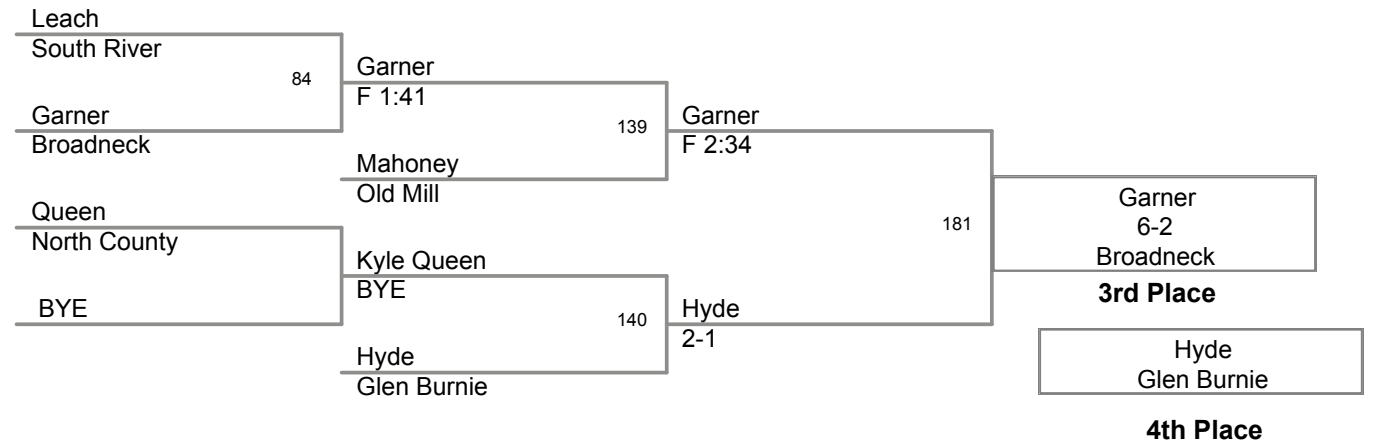

Varsity

215 Lbs