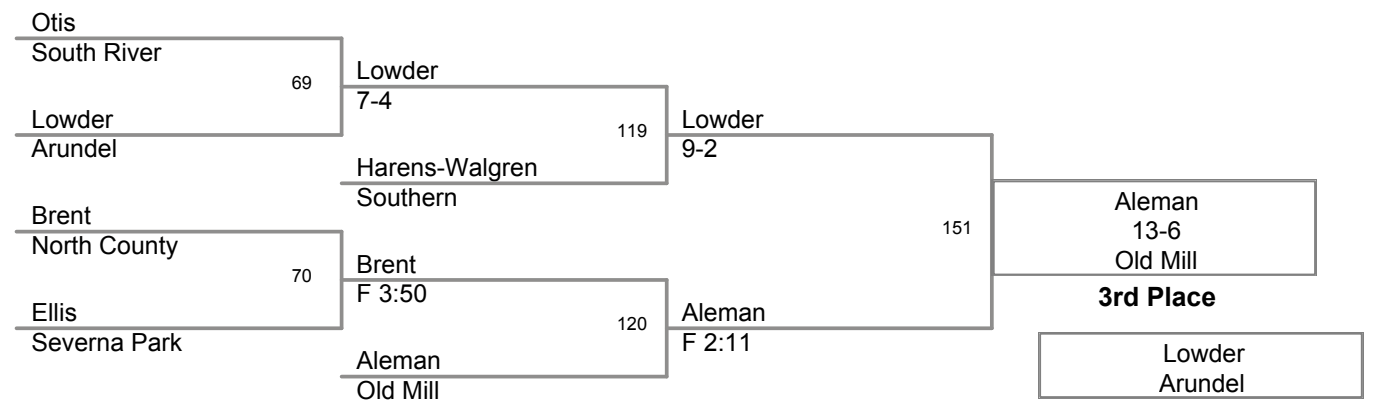

WRESTLING

Anne Arundel County Tournament

Feb. 18th, 20th & 21st, 2009

Total Score	Team
237.0	Old Mill
134.0	South River
129.0	North County
124.0	Arundel
113.0	Annapolis
112.5	Broadneck
112.5	Severna Park
74.5	Meade
65.5	Chesapeake
62.0	Northeast
38.0	Southern
34.5	Glen Burnie

Varsity

103 Lbs

Varsity

112 Lbs

Varsity

119 Lbs

Varsity

125 Lbs