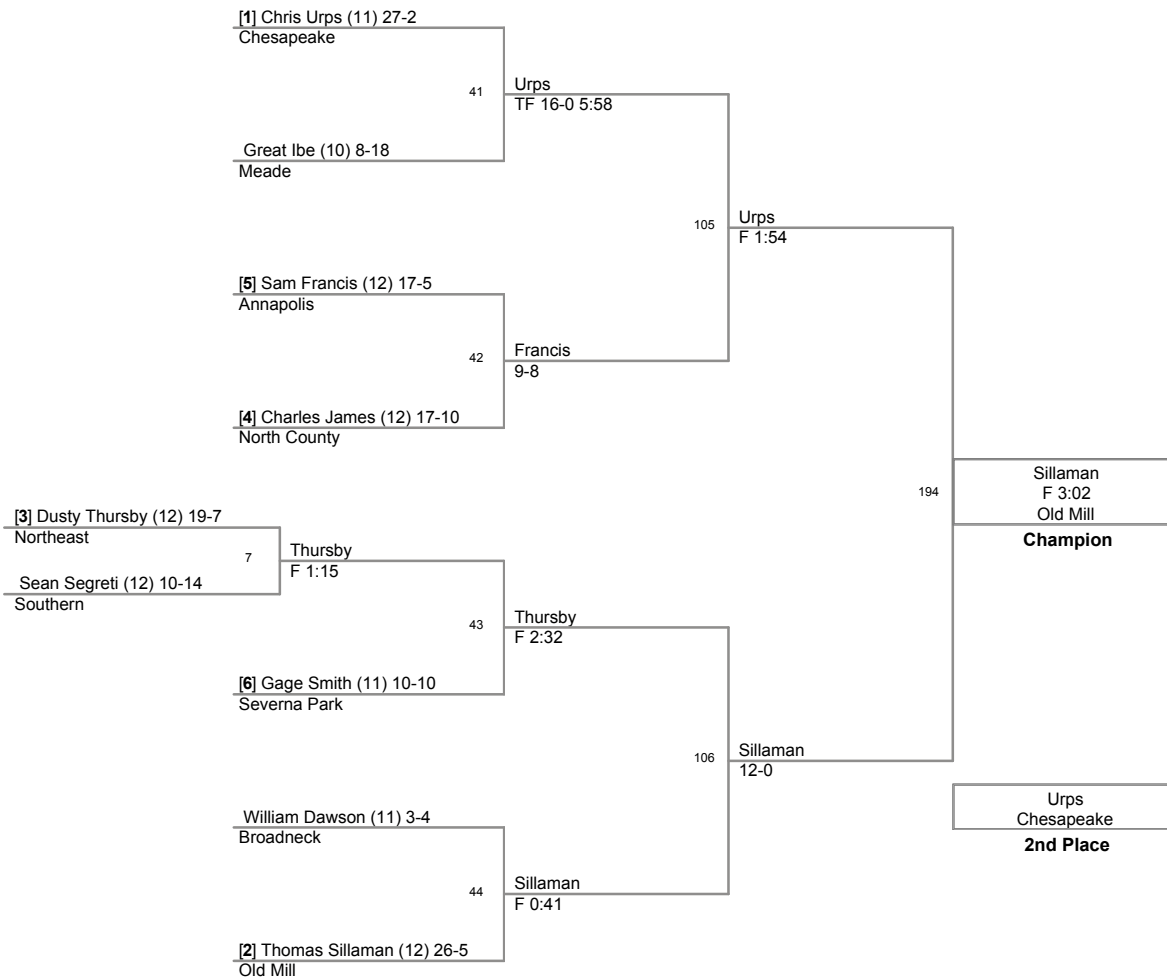

WRESTLING

Anne Arundel County Tournament

Feb. 18th, 20th & 21st, 2009

Total Score	Team
237.0	Old Mill
134.0	South River
129.0	North County
124.0	Arundel
113.0	Annapolis
112.5	Broadneck
112.5	Severna Park
74.5	Meade
65.5	Chesapeake
62.0	Northeast
38.0	Southern
34.5	Glen Burnie

Varsity

135 Lbs

Varsity

145 Lbs

152 Lbs

Varsity

171 Lbs

Varsity