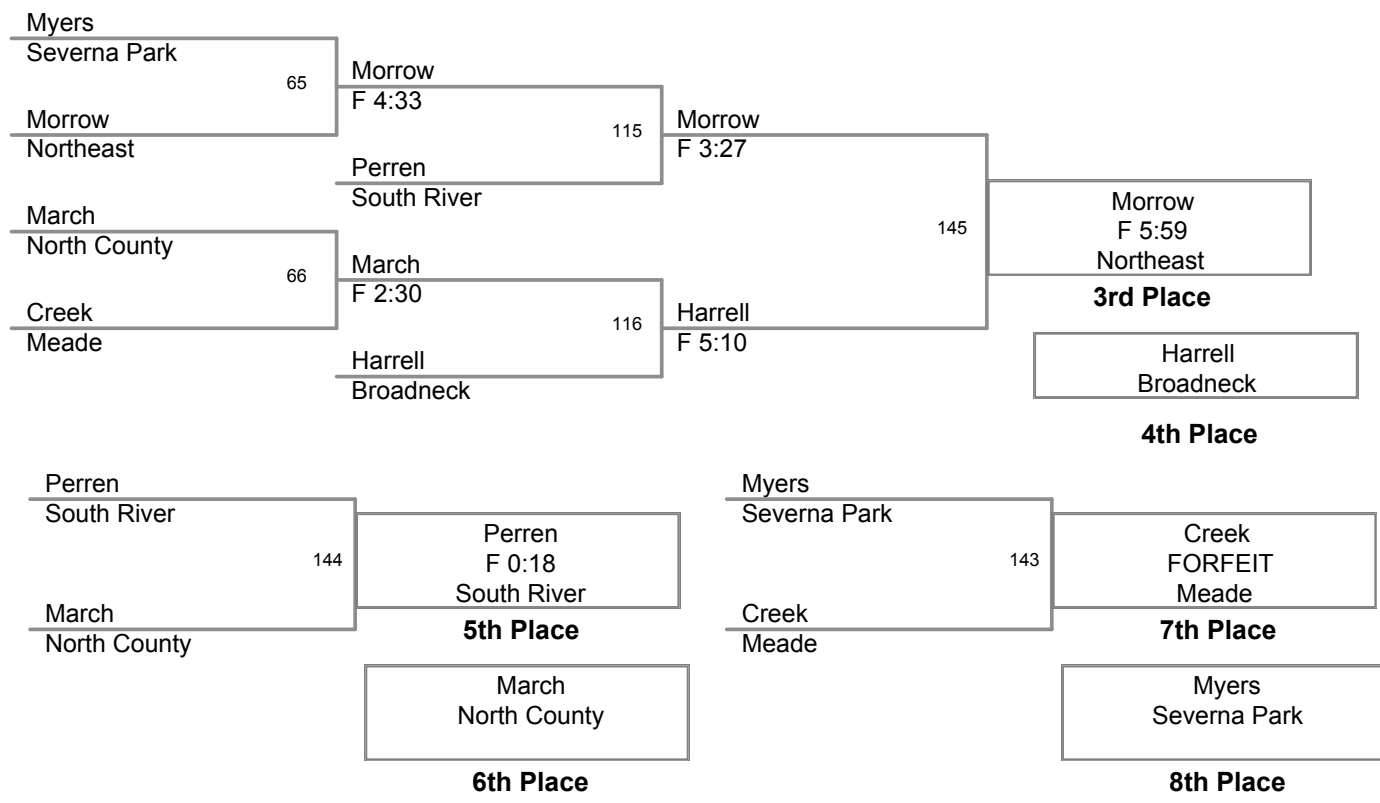

WRESTLING

Anne Arundel County Tournament

Feb. 18th, 20th & 21st, 2009

Total Score	Team
237.0	Old Mill
134.0	South River
129.0	North County
124.0	Arundel
113.0	Annapolis
112.5	Broadneck
112.5	Severna Park
74.5	Meade
65.5	Chesapeake
62.0	Northeast
38.0	Southern
34.5	Glen Burnie

Varsity

103 Lbs

Varsity

112 Lbs

Varsity

119 Lbs

Varsity

125 Lbs