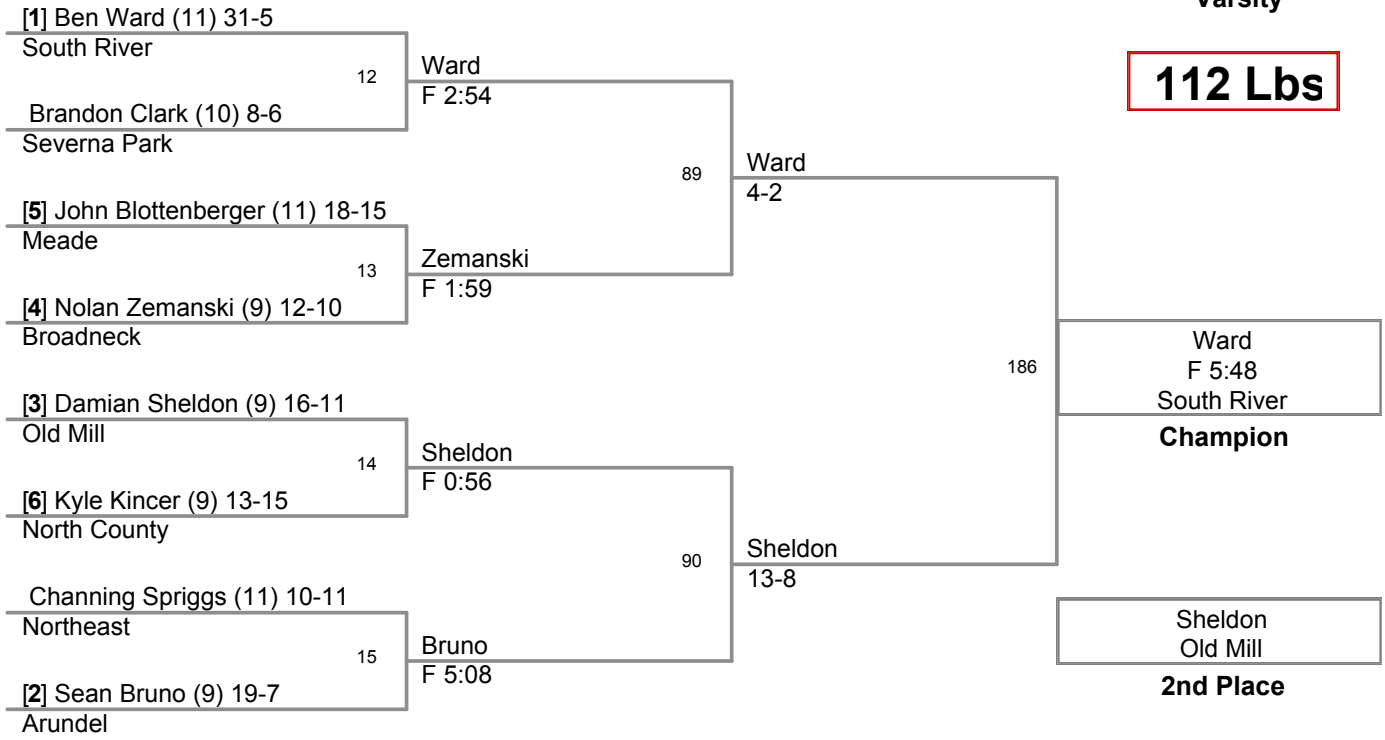

WRESTLING

Anne Arundel County Tournament

Feb. 18th, 20th & 21st, 2009

Total Score	Team
237.0	Old Mill
134.0	South River
129.0	North County
124.0	Arundel
113.0	Annapolis
112.5	Broadneck
112.5	Severna Park
74.5	Meade
65.5	Chesapeake
62.0	Northeast
38.0	Southern
34.5	Glen Burnie

Varsity

103 Lbs

Varsity

112 Lbs

Varsity

119 Lbs

Varsity

125 Lbs