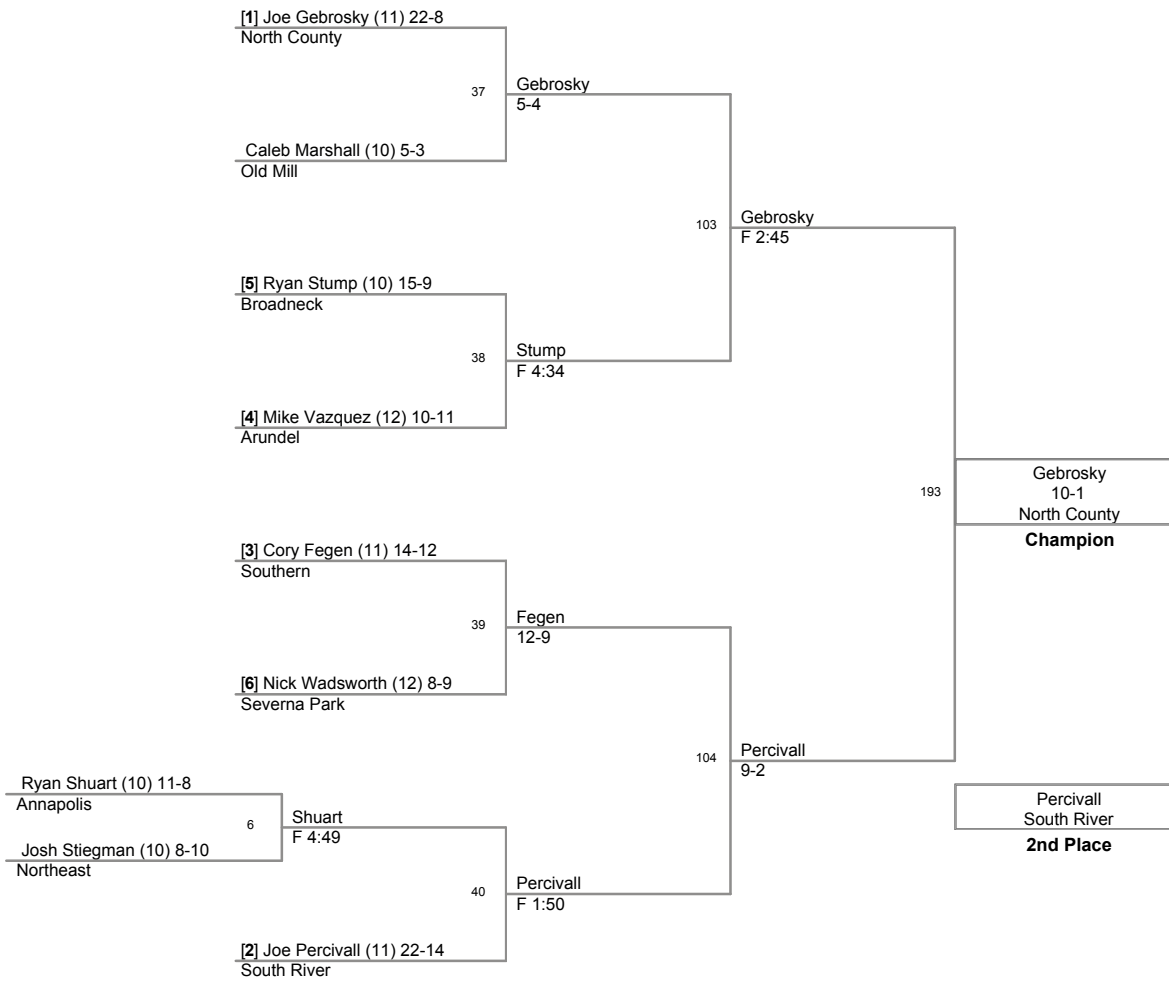

WRESTLING

Anne Arundel County Tournament

Feb. 18th, 20th & 21st, 2009

Total Score	Team
237.0	Old Mill
134.0	South River
129.0	North County
124.0	Arundel
113.0	Annapolis
112.5	Broadneck
112.5	Severna Park
74.5	Meade
65.5	Chesapeake
62.0	Northeast
38.0	Southern
34.5	Glen Burnie

Varsity

135 Lbs

Varsity

145 Lbs

152 Lbs

Varsity

171 Lbs

Varsity