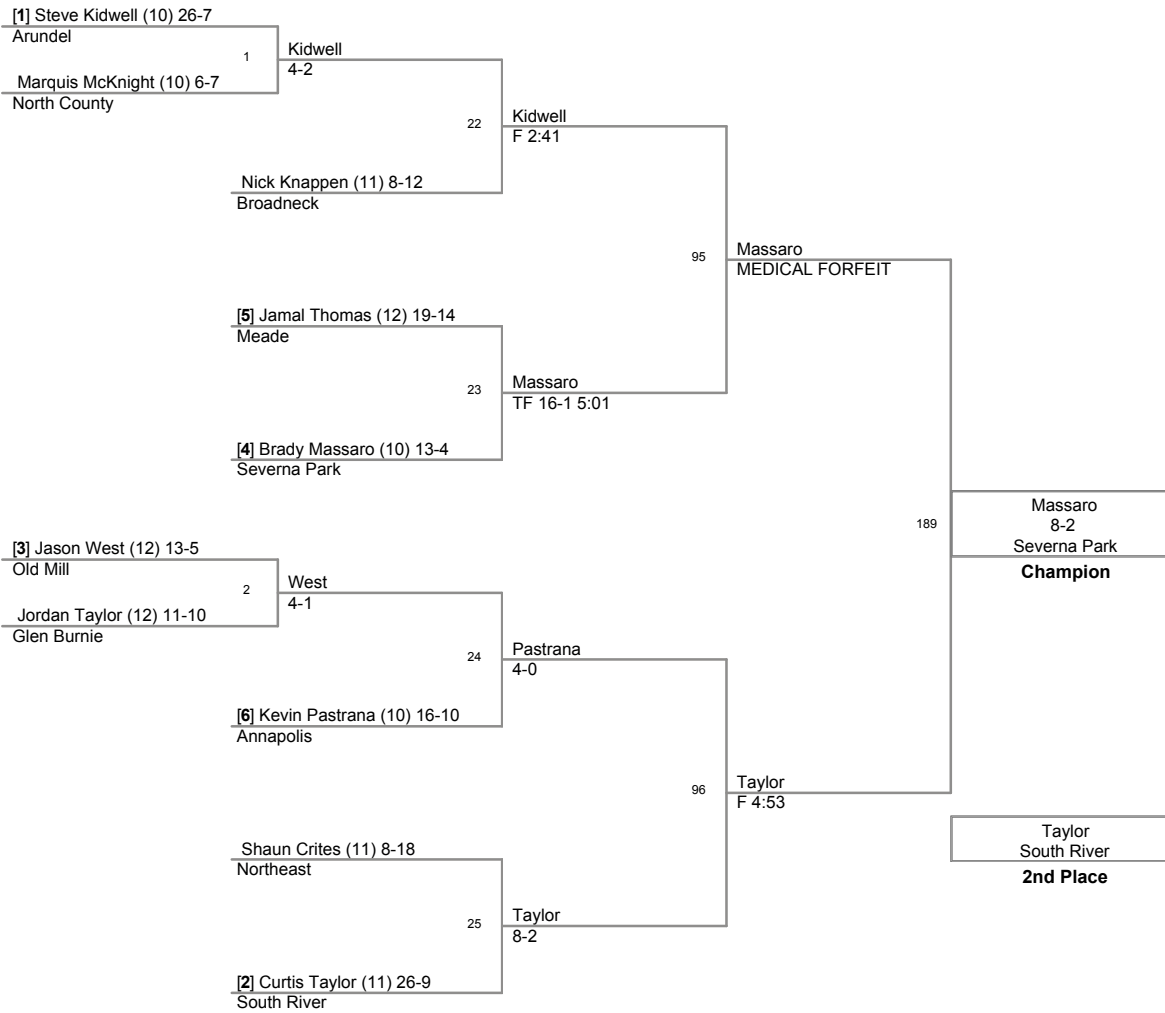

WRESTLING

Anne Arundel County Tournament

Feb. 18th, 20th & 21st, 2009

Total Score	Team
237.0	Old Mill
134.0	South River
129.0	North County
124.0	Arundel
113.0	Annapolis
112.5	Broadneck
112.5	Severna Park
74.5	Meade
65.5	Chesapeake
62.0	Northeast
38.0	Southern
34.5	Glen Burnie

Varsity

103 Lbs

Varsity

112 Lbs

Varsity

119 Lbs

Varsity

125 Lbs