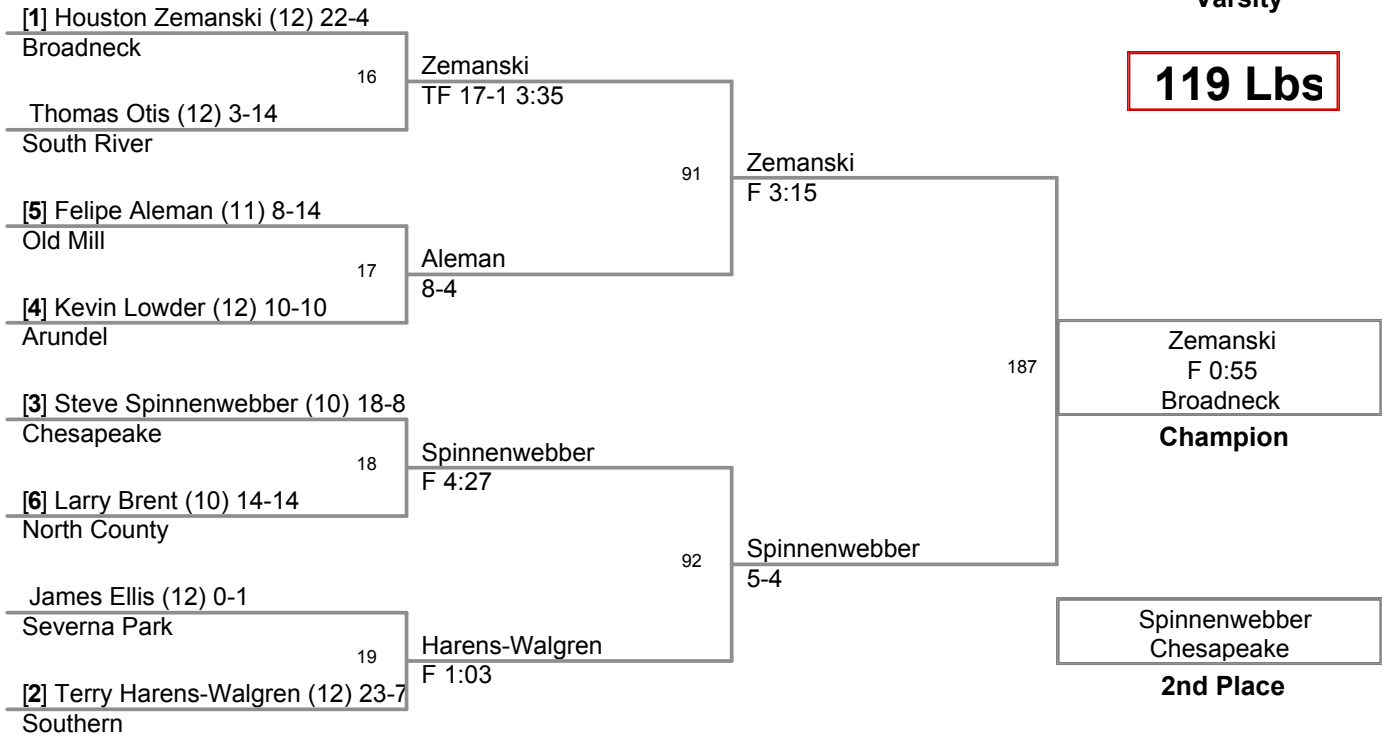

WRESTLING

Anne Arundel County Tournament

Feb. 18th, 20th & 21st, 2009

Total Score	Team
237.0	Old Mill
134.0	South River
129.0	North County
124.0	Arundel
113.0	Annapolis
112.5	Broadneck
112.5	Severna Park
74.5	Meade
65.5	Chesapeake
62.0	Northeast
38.0	Southern
34.5	Glen Burnie

Varsity

103 Lbs

Varsity

112 Lbs

Varsity

119 Lbs

Varsity

125 Lbs