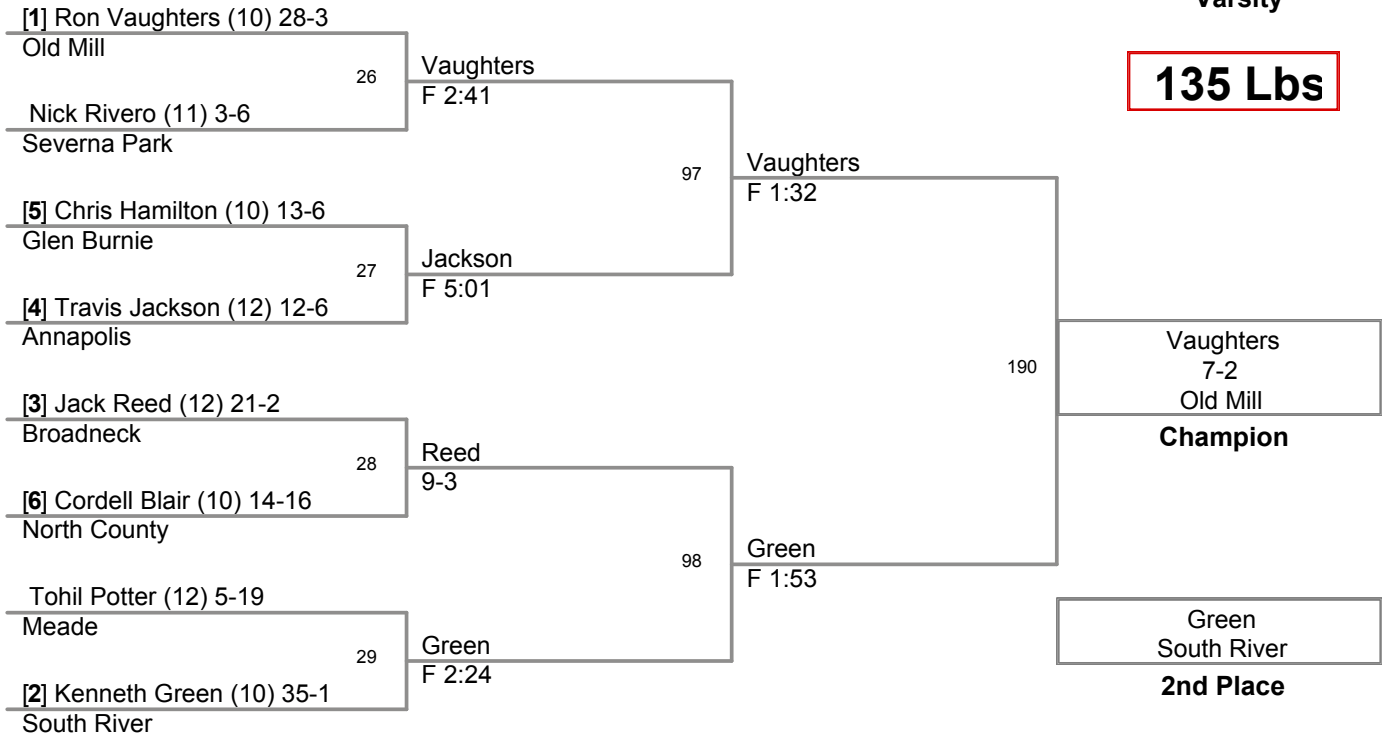

Varsity

135 Lbs