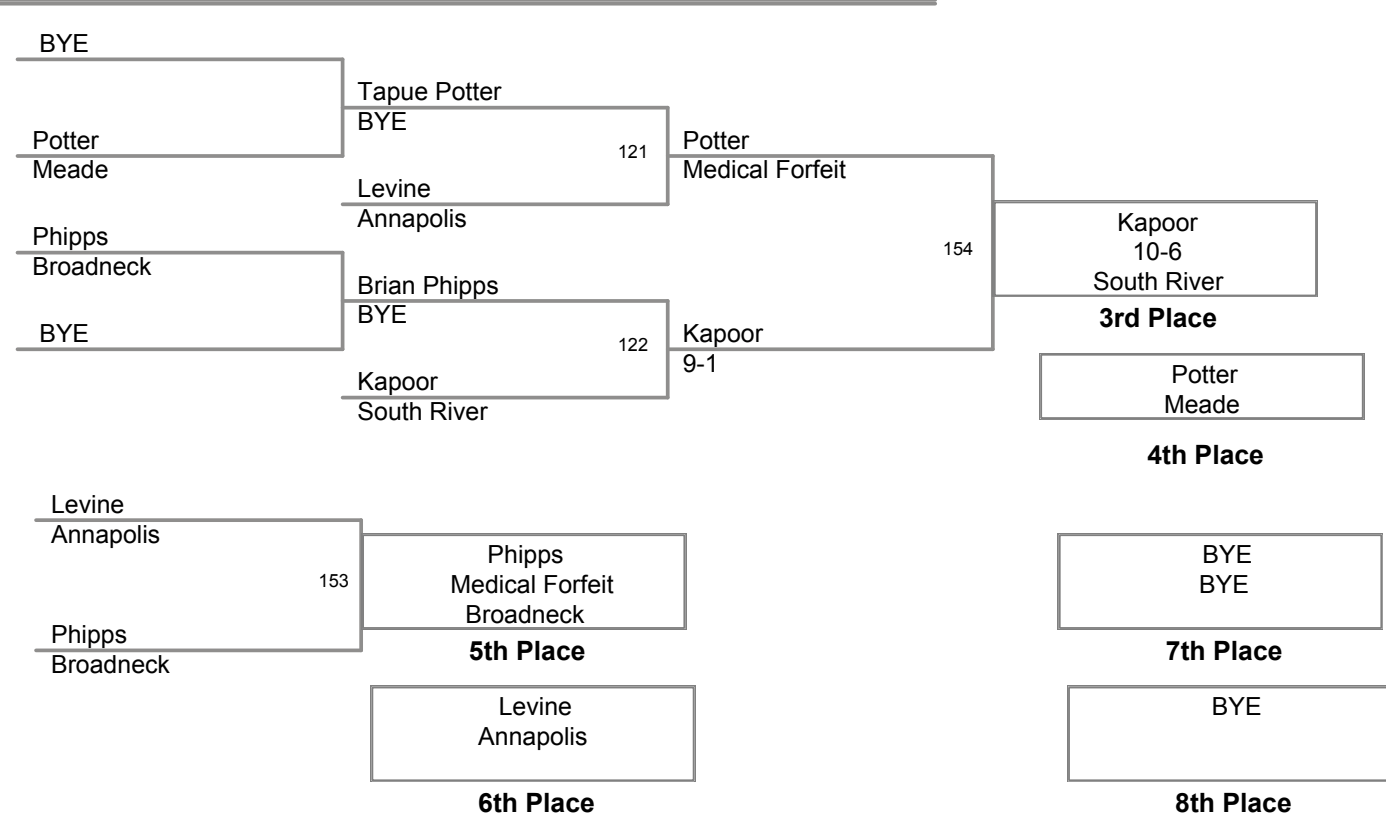

WRESTLING

Anne Arundel County Tournament

Feb. 18th, 20th & 21st, 2009

Total Score	Team
237.0	Old Mill
134.0	South River
129.0	North County
124.0	Arundel
113.0	Annapolis
112.5	Broadneck
112.5	Severna Park
74.5	Meade
65.5	Chesapeake
62.0	Northeast
38.0	Southern
34.5	Glen Burnie

Varsity

103 Lbs

Varsity

112 Lbs

Varsity

119 Lbs

Varsity

125 Lbs