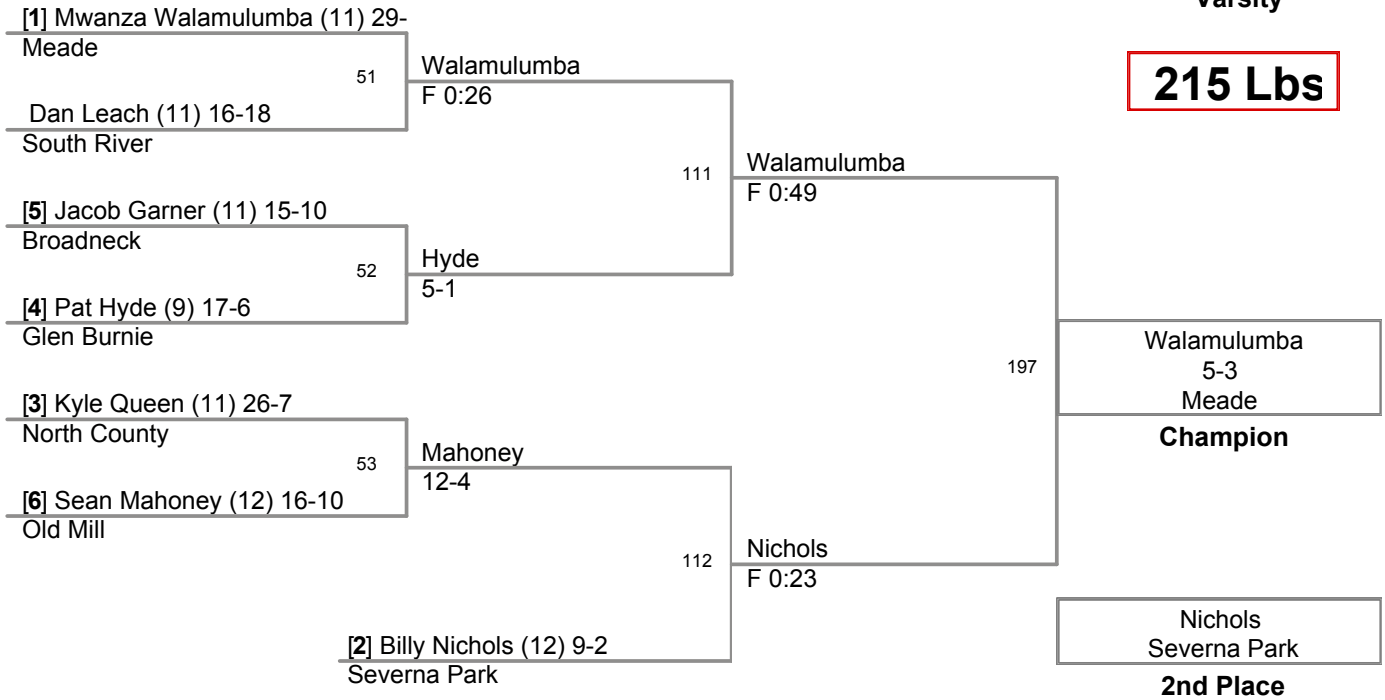

Varsity

215 Lbs