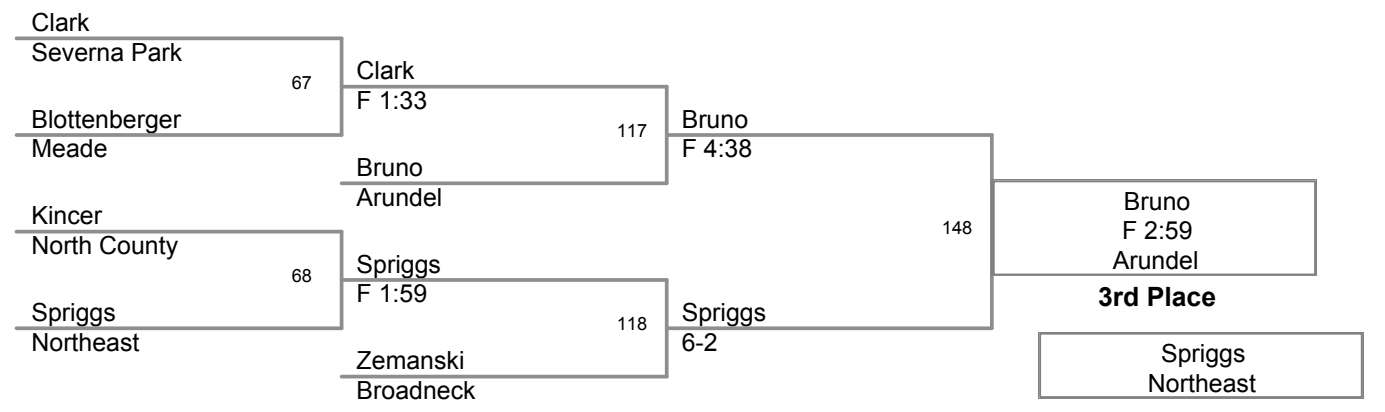

WRESTLING

Anne Arundel County Tournament

Feb. 18th, 20th & 21st, 2009

Total Score	Team
237.0	Old Mill
134.0	South River
129.0	North County
124.0	Arundel
113.0	Annapolis
112.5	Broadneck
112.5	Severna Park
74.5	Meade
65.5	Chesapeake
62.0	Northeast
38.0	Southern
34.5	Glen Burnie

Varsity

103 Lbs

Varsity

112 Lbs

Varsity

119 Lbs

Varsity

125 Lbs