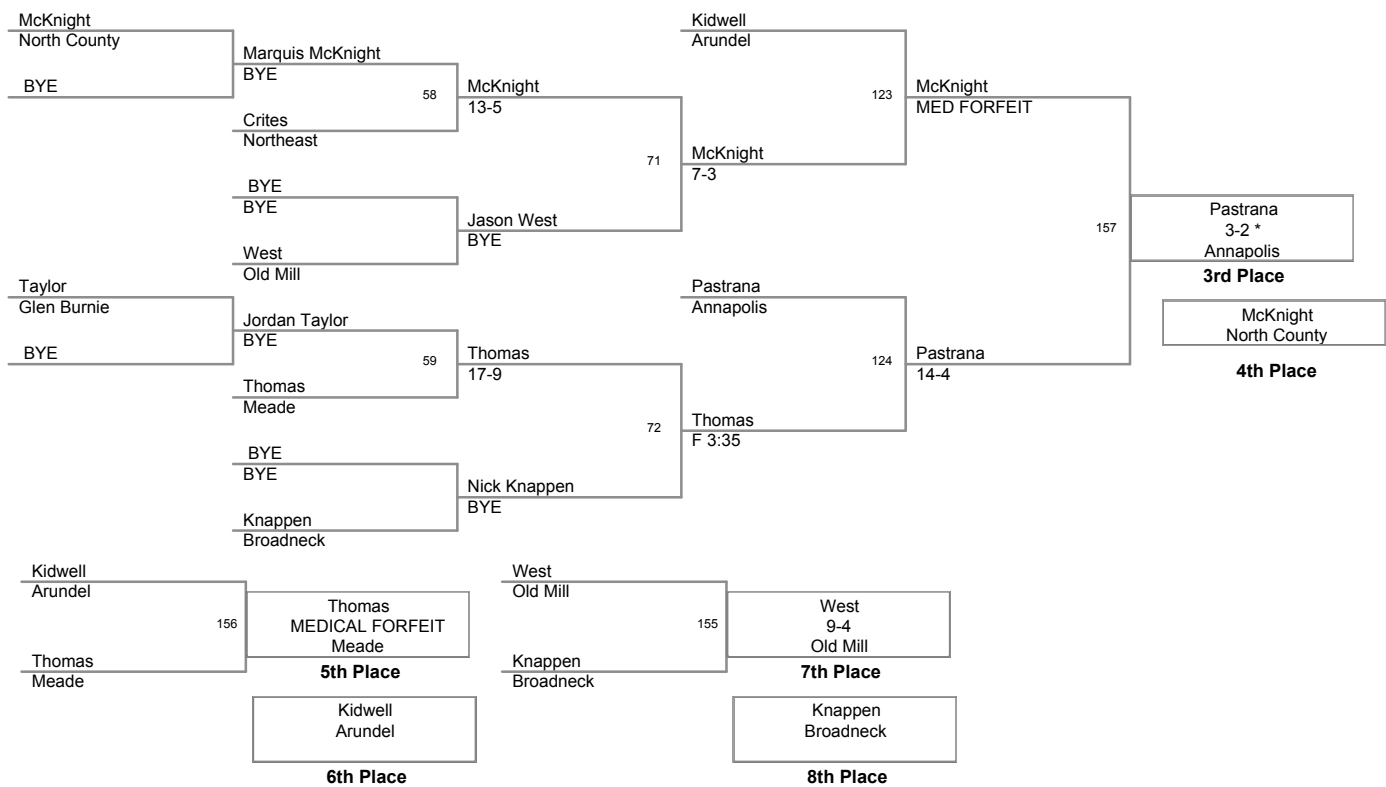

WRESTLING

Anne Arundel County Tournament

Feb. 18th, 20th & 21st, 2009

Total Score	Team
237.0	Old Mill
134.0	South River
129.0	North County
124.0	Arundel
113.0	Annapolis
112.5	Broadneck
112.5	Severna Park
74.5	Meade
65.5	Chesapeake
62.0	Northeast
38.0	Southern
34.5	Glen Burnie

Varsity

103 Lbs

Varsity

112 Lbs

Varsity

119 Lbs

Varsity

125 Lbs