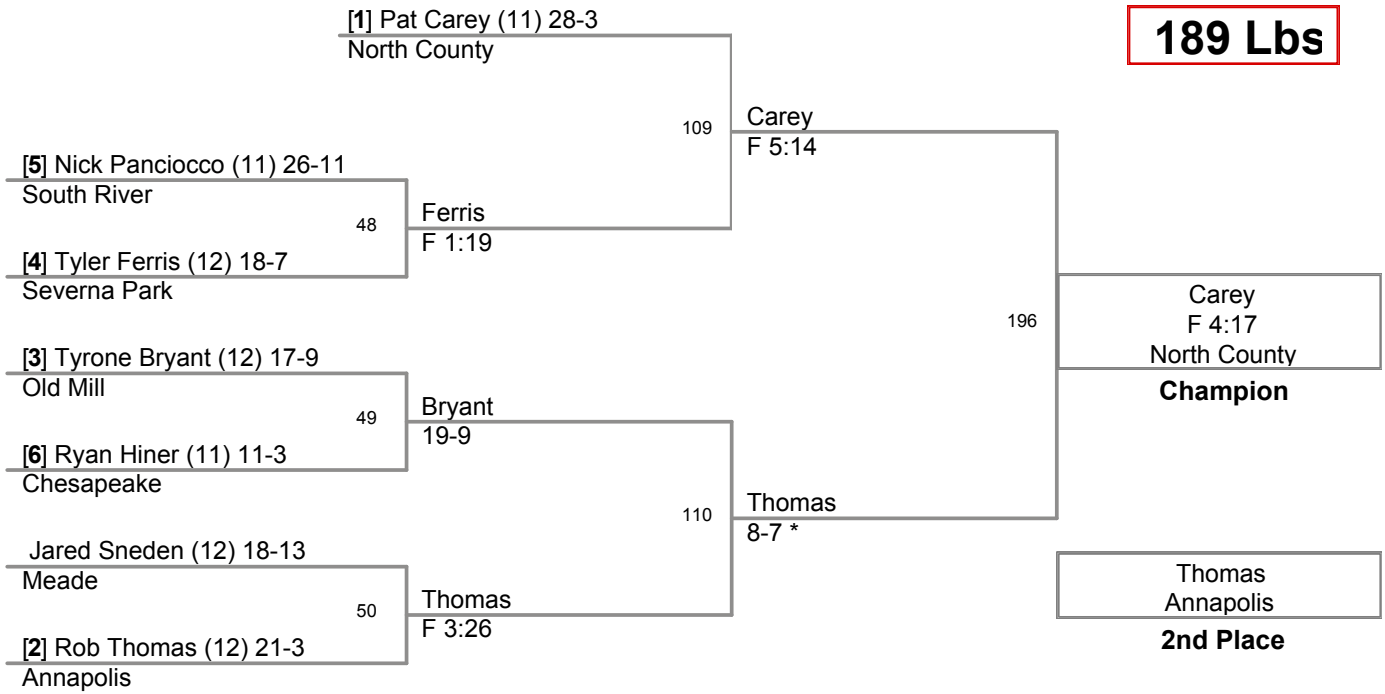

Varsity

189 Lbs