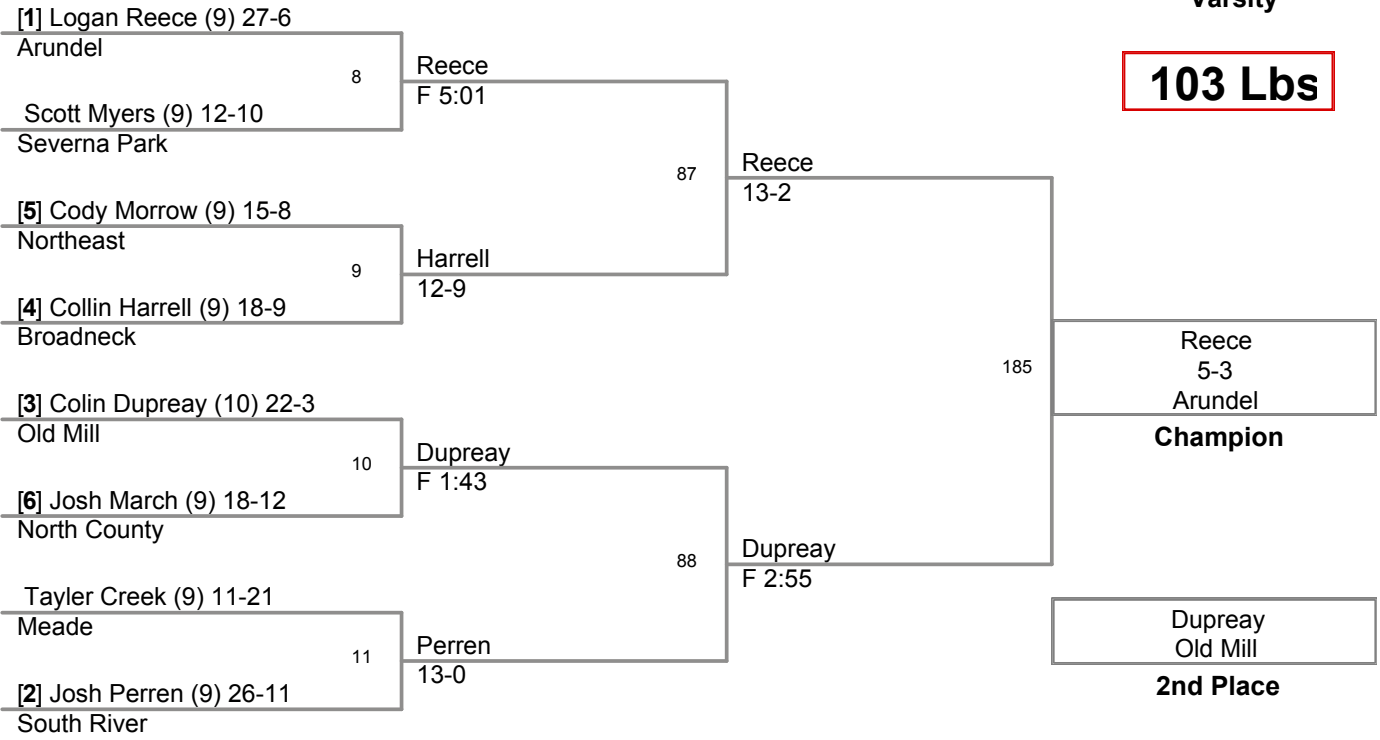

WRESTLING

Anne Arundel County Tournament

Feb. 18th, 20th & 21st, 2009

Total Score	Team
237.0	Old Mill
134.0	South River
129.0	North County
124.0	Arundel
113.0	Annapolis
112.5	Broadneck
112.5	Severna Park
74.5	Meade
65.5	Chesapeake
62.0	Northeast
38.0	Southern
34.5	Glen Burnie

Varsity

103 Lbs

Varsity

112 Lbs

Varsity

119 Lbs

Varsity

125 Lbs