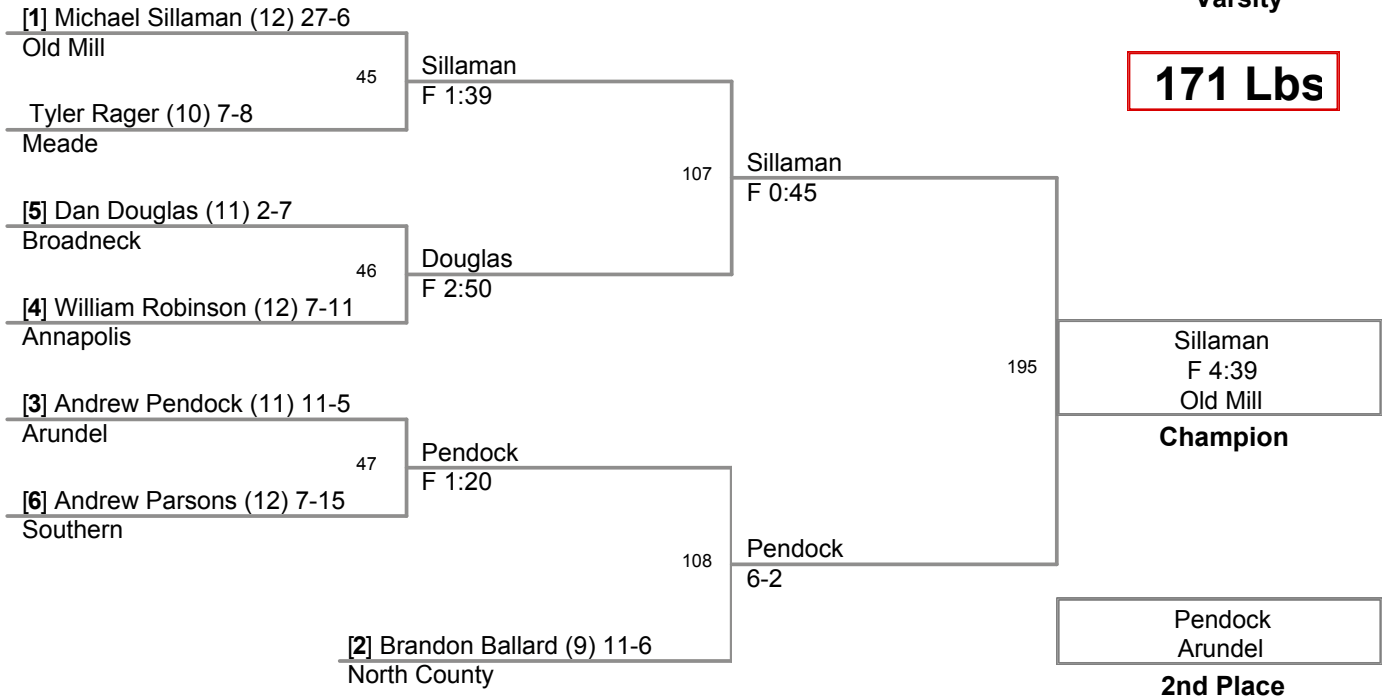

WRESTLING

Anne Arundel County Tournament

Feb. 18th, 20th & 21st, 2009

Total Score	Team
237.0	Old Mill
134.0	South River
129.0	North County
124.0	Arundel
113.0	Annapolis
112.5	Broadneck
112.5	Severna Park
74.5	Meade
65.5	Chesapeake
62.0	Northeast
38.0	Southern
34.5	Glen Burnie

Varsity

135 Lbs

Varsity

145 Lbs

152 Lbs

Varsity

171 Lbs

Varsity

189 Lbs

Varsity

215 Lbs

Varsity

285 Lbs