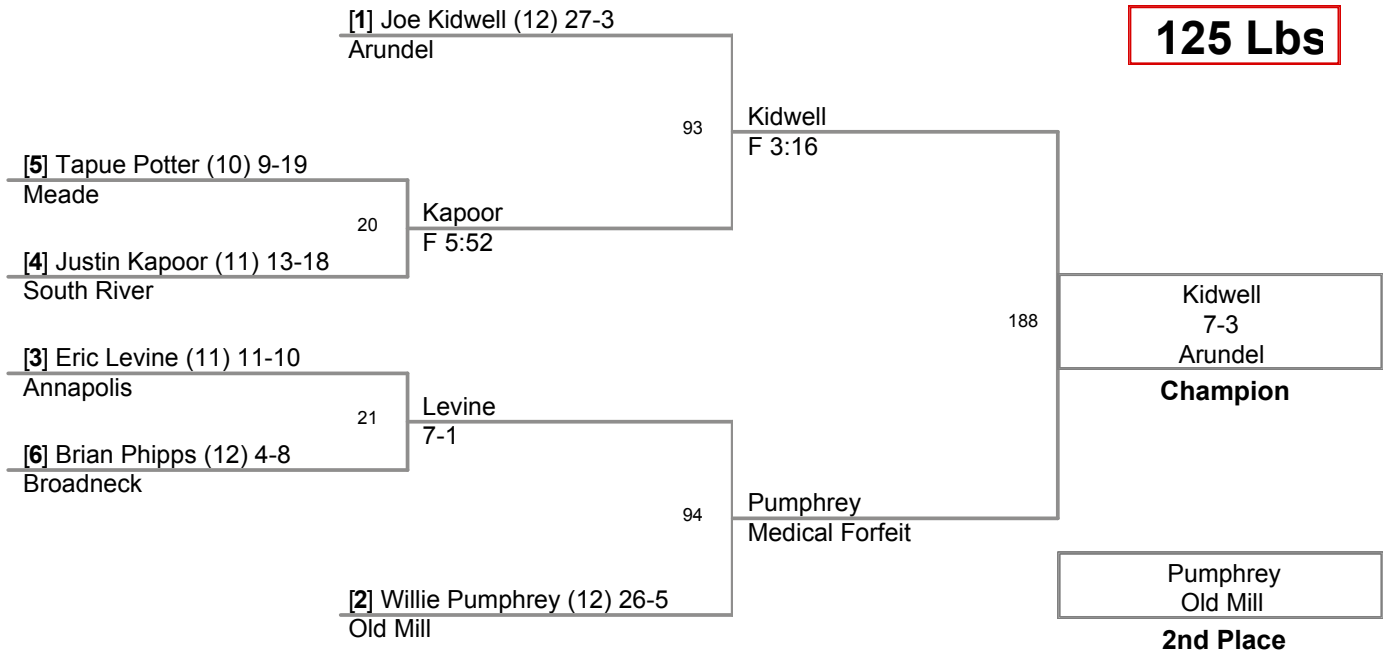

WRESTLING

Anne Arundel County Tournament

Feb. 18th, 20th & 21st, 2009

Total Score	Team
237.0	Old Mill
134.0	South River
129.0	North County
124.0	Arundel
113.0	Annapolis
112.5	Broadneck
112.5	Severna Park
74.5	Meade
65.5	Chesapeake
62.0	Northeast
38.0	Southern
34.5	Glen Burnie

Varsity

103 Lbs

Varsity

112 Lbs

Varsity

119 Lbs

Varsity

125 Lbs