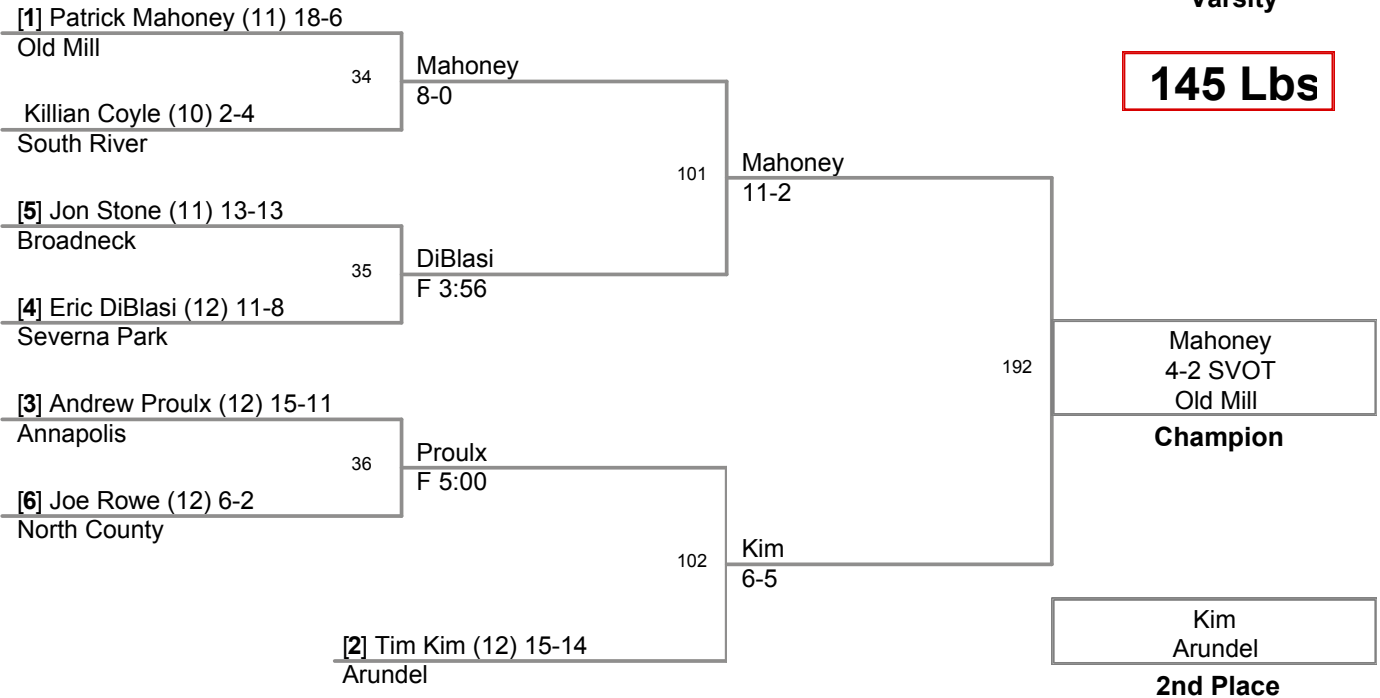

WRESTLING

Anne Arundel County Tournament

Feb. 18th, 20th & 21st, 2009

Total Score	Team
237.0	Old Mill
134.0	South River
129.0	North County
124.0	Arundel
113.0	Annapolis
112.5	Broadneck
112.5	Severna Park
74.5	Meade
65.5	Chesapeake
62.0	Northeast
38.0	Southern
34.5	Glen Burnie

Varsity

135 Lbs

Varsity

145 Lbs

152 Lbs

Varsity

171 Lbs

Varsity