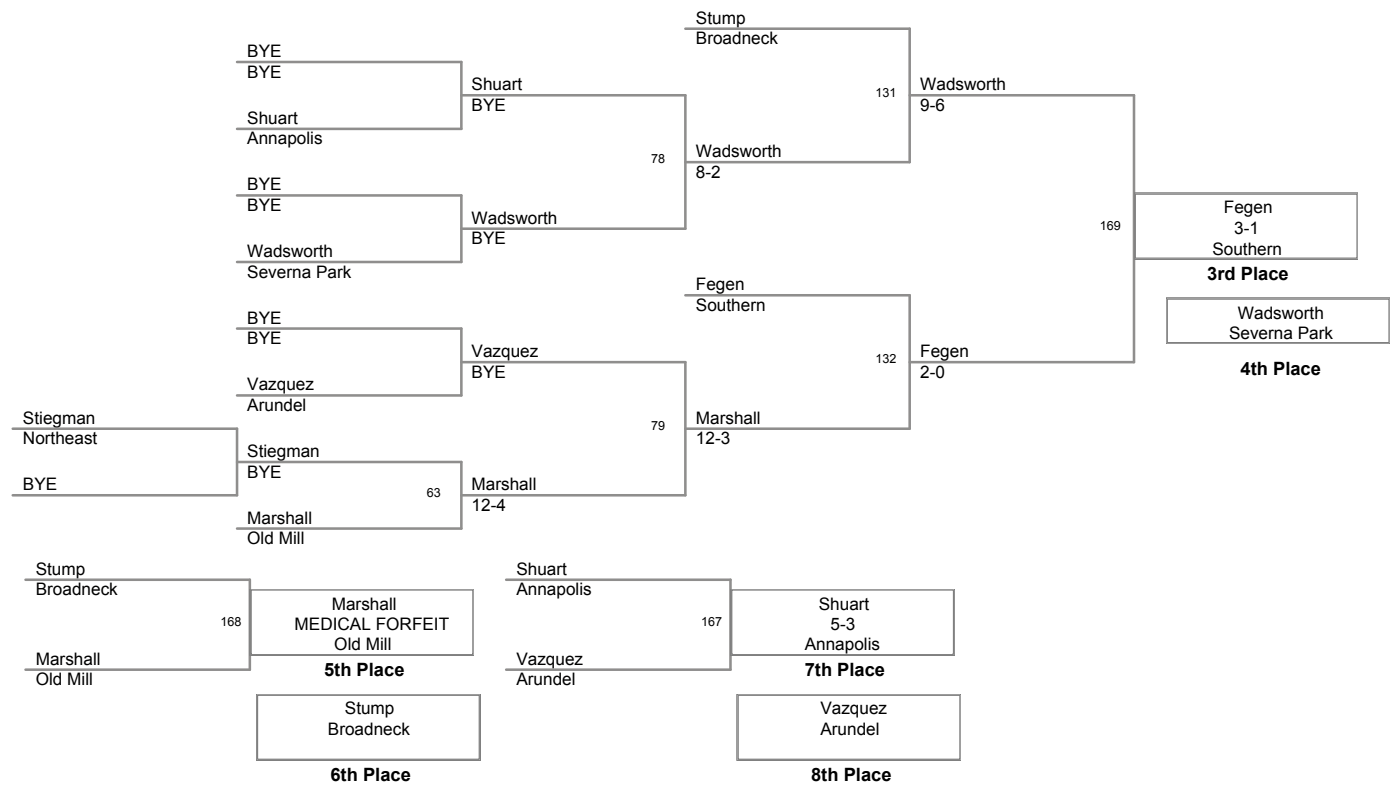

WRESTLING

Anne Arundel County Tournament

Feb. 18th, 20th & 21st, 2009

Total Score	Team
237.0	Old Mill
134.0	South River
129.0	North County
124.0	Arundel
113.0	Annapolis
112.5	Broadneck
112.5	Severna Park
74.5	Meade
65.5	Chesapeake
62.0	Northeast
38.0	Southern
34.5	Glen Burnie

Varsity

135 Lbs

Varsity

145 Lbs

152 Lbs

Varsity

171 Lbs

Varsity