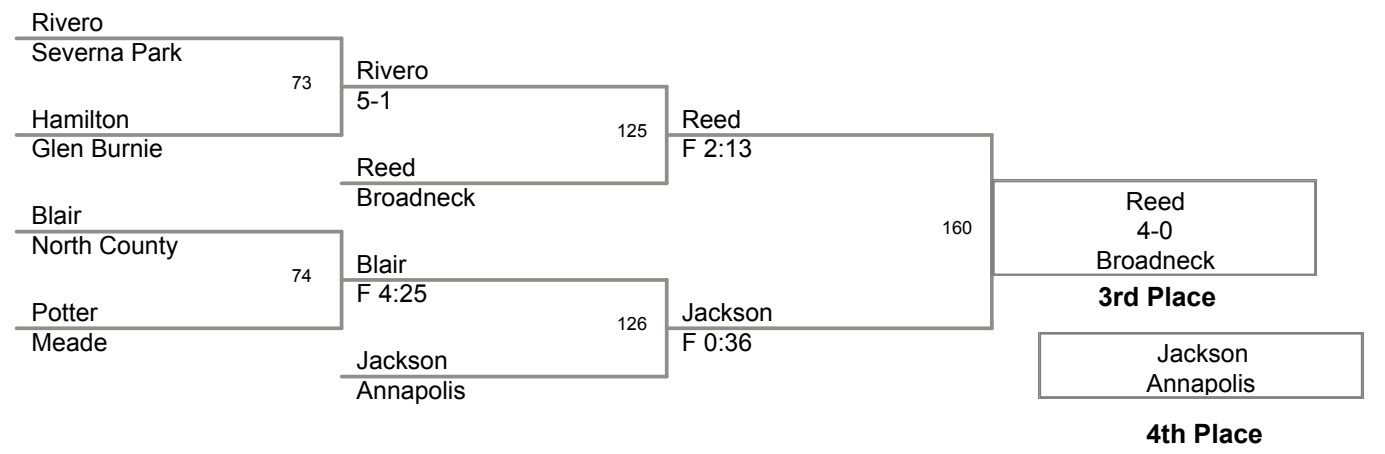

Varsity

135 Lbs